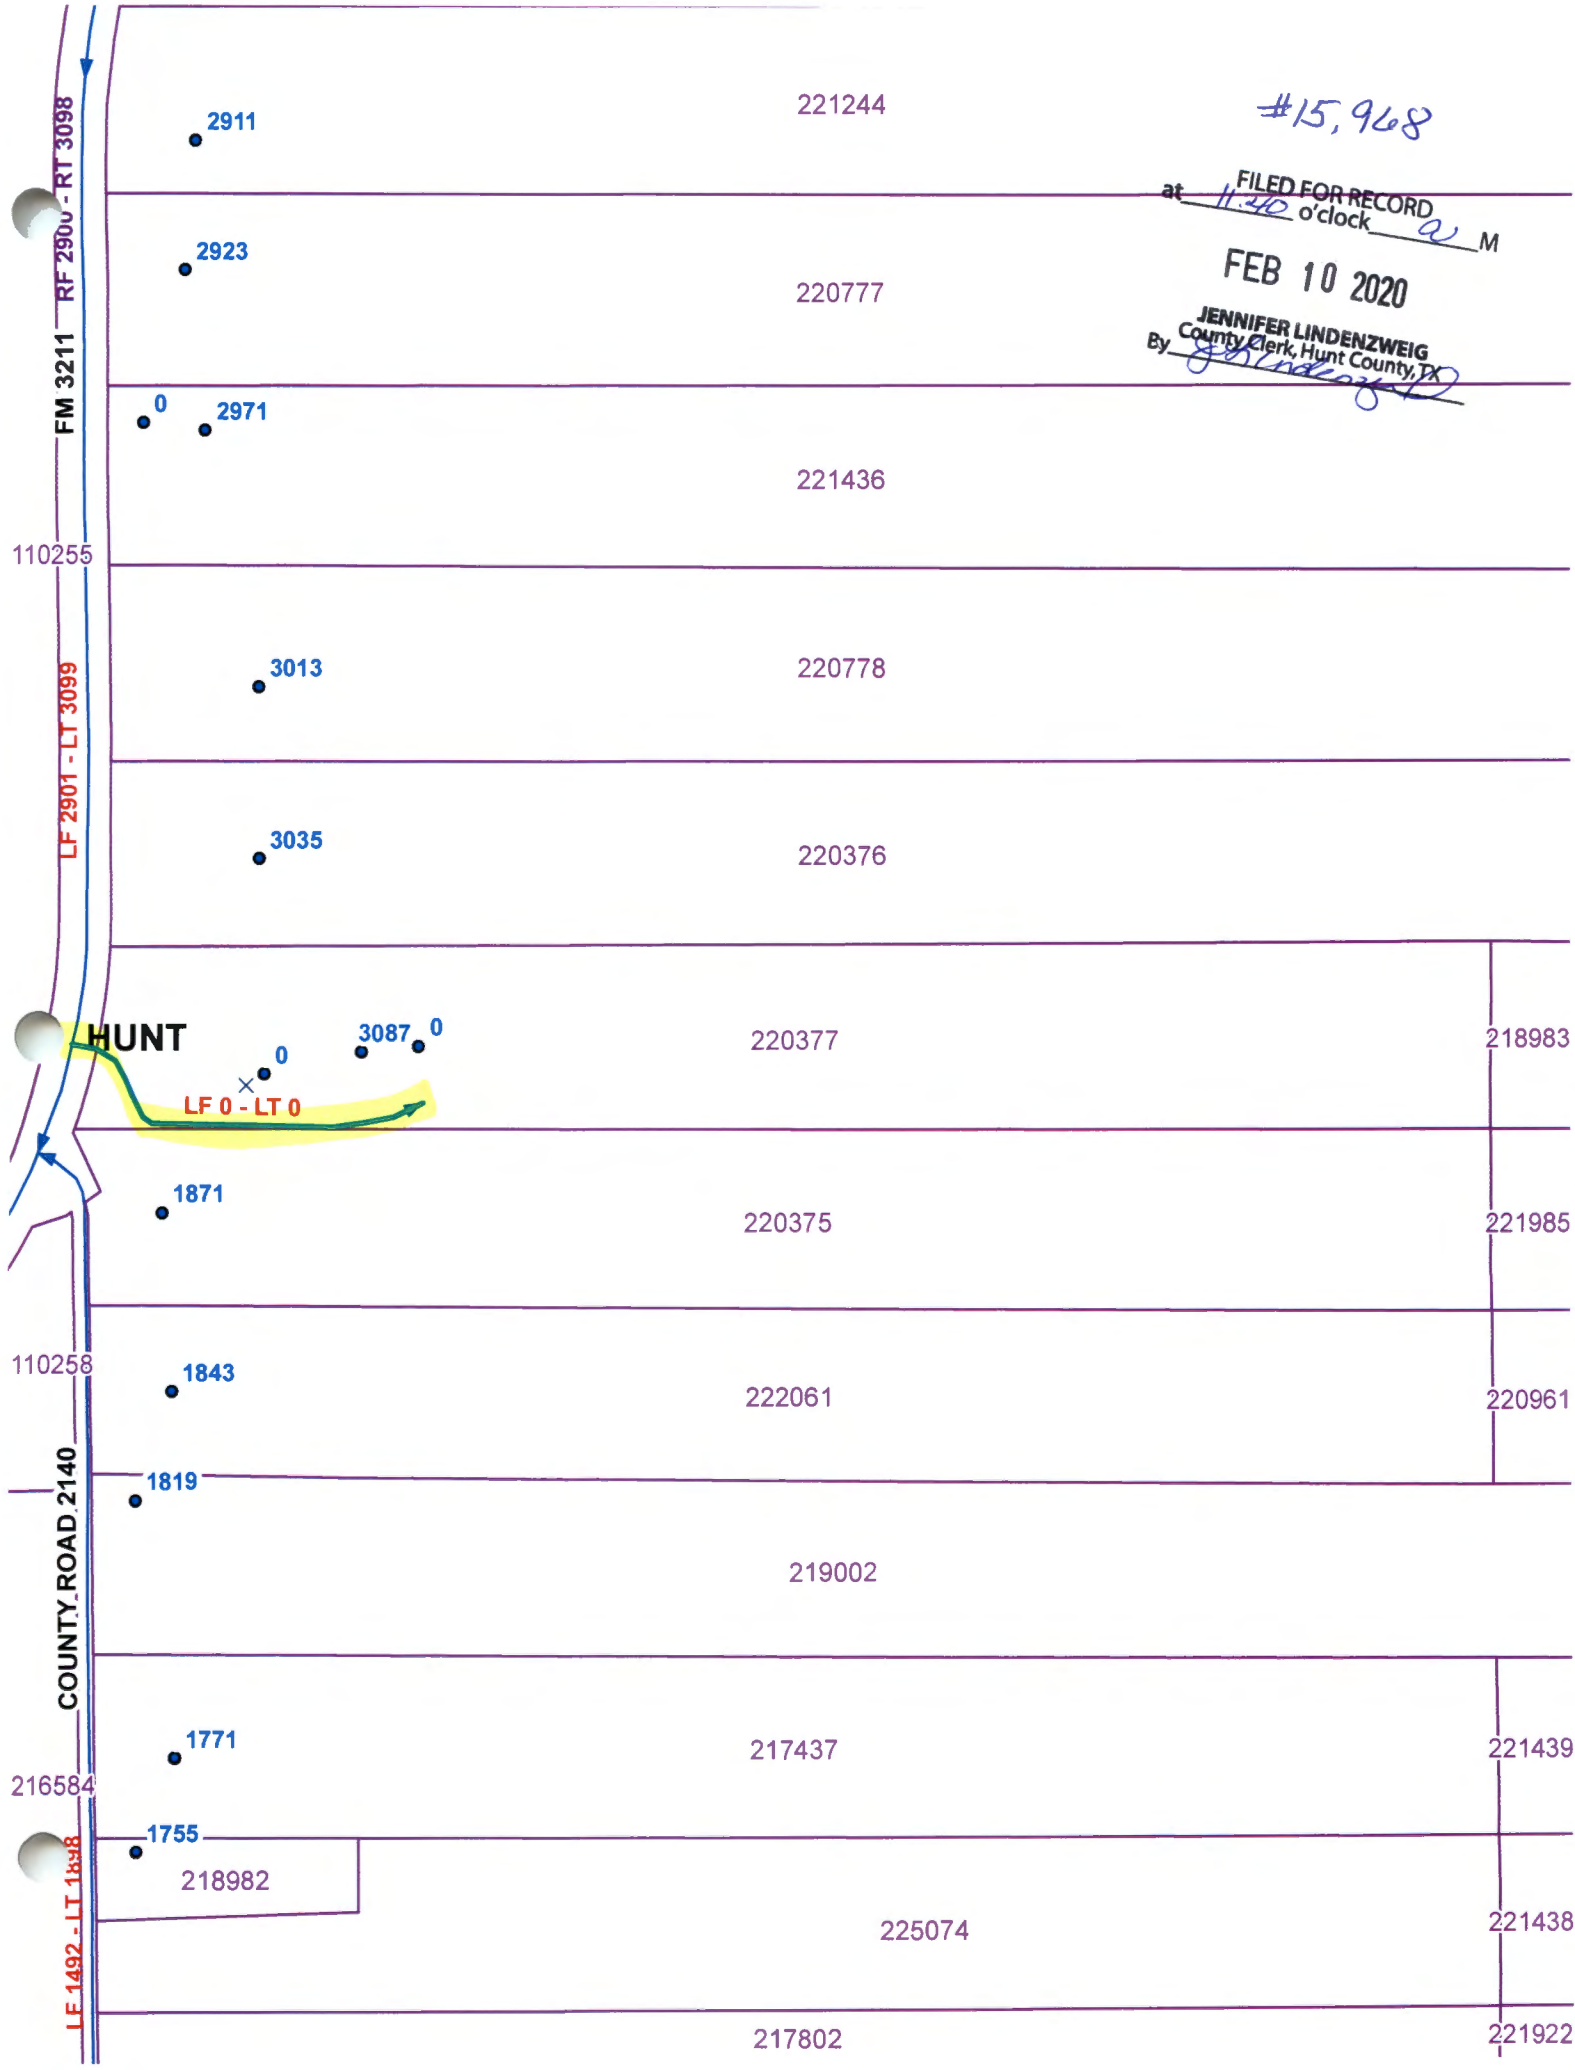

#15,968

FILED FOR RECORD
at 11:40 o'clock *u* M

FEB 10 2020

JENNIFER LINDENZWEIG
County Clerk, Hunt County, TX
By *J. Lindenzweig*

FM 3211 - RF 2900 - RT 3098

LF 2901 - LT 3099

COUNTY ROAD 2140

LF 1492 - LT 1898

110255

110258

216584